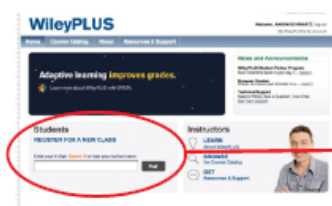

WileyPLUS

Physics

Section: PHYS 2113 - Section 6 (Fall 2016)
Term: Fall 2016
Instructor(s): JEFF BLACKMON, Mark Wilde
Email(s): blackmon@phys.lsu.edu, mwilde@lsu.edu

Course ID:
531885

Find and register for this course:

Step 1

Find your course

- Visit www.WileyPLUS.com
- Enter your course ID, 531885

Students

REGISTER FOR A NEW CLASS

Enter your 6 digit Course ID or type your school name

531885

Find